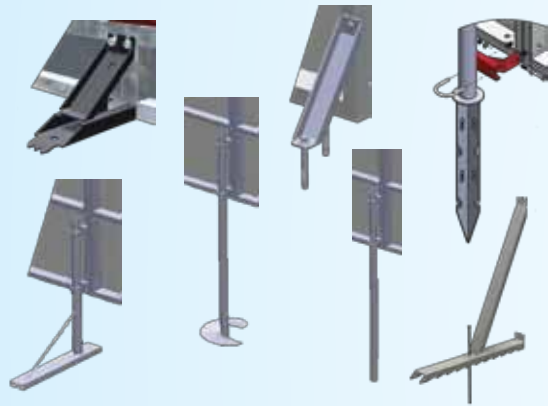

Budget Friendly Solution

The Kan-Rink boards are a sound investment that will save time and money:

- The modular design is easy to understand and requires only two people to install or dismantle.
- Various innovative anchoring systems for quick and easy installation on specific types of terrains and substrates.
- The outdoor-engineered product and professional grade components provide a 20-year product life.
- Components nest tightly together and take up minimum warehouse space for off-season storage.
- Modules can be added after purchase to expand the design or upgrade components without having to replace the entire system.

Specifically Engineered for Northern Climate!

- From winding skating circuits to complete year-round full size rinks
- Innovative time saving ease of installation design
- Full range of anchoring options for virtually any type of surface

Innovative Anchoring

For any type of surface

Stay Closed Doors

Multi Sport Use

DURA Rink Pro™

Permanent Outdoors

The **DuraRink Pro™** is designed for permanent installation with its heavy-duty components and is engineered to accommodate extreme material expansion. Easy two people installation on a wide variety of surfaces. This full rink design has many optional components available such as player and utility doors, player and penalty boxes, protective mesh, etc. **DuraRink Pro™** can be utilized for a variety of sports such as tennis, soccer, basketball and lacrosse.