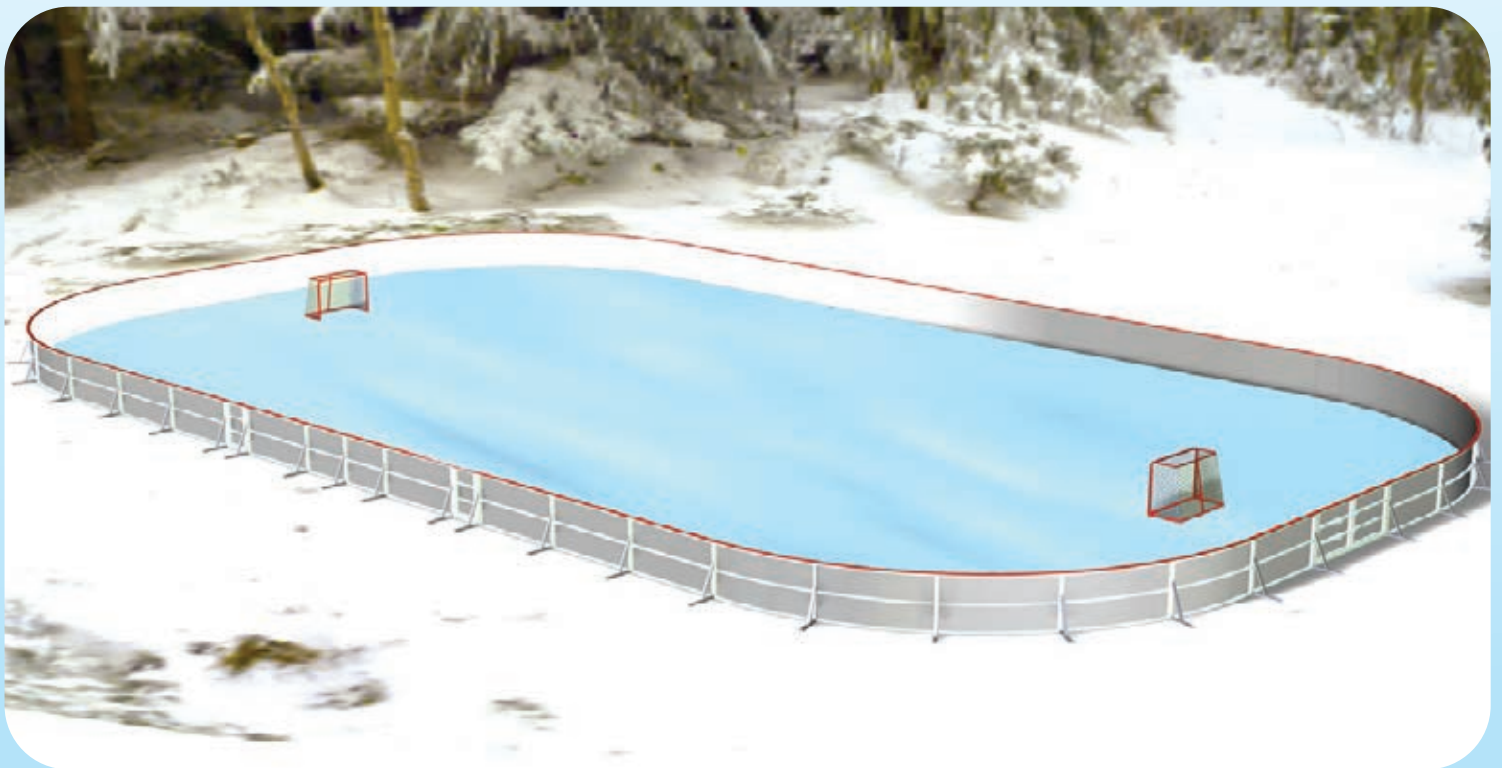

Easy • Configurable • Cost-effective

DURA Rink Mobile™

Professional Grade Mobile Rink Board System

Engineered for the **Outdoors**

ISO 9001-2008

www.kanrink.com

About DuraRink Mobile™

The **DuraRink Mobile™** was designed as a strong and durable rink board system, which can be easily dismantled for relocating or compact storage. The innovative anchoring systems enable the boards to be installed on a wide variety of surfaces. Base kits and custom sizes are available. Choose from an extensive list of optional components such as player and utility doors, player and penalty boxes, protective mesh, and others. The **DuraRink Mobile™** can be utilized for a variety of sports such as tennis, soccer, basketball and lacrosse.

The **DuraRink Mobile™** advantages:

- Solid durable construction designed to withstand maximum expansion due to North American climate
- “Stay Put” anchor systems are easy to install on grass, earth, concrete and asphalt
- Low installation, dismantle and maintenance costs
- Compact storage with optional custom pallets
- Simple and quick two people installation and dismantle
- Corrosion resistant stainless and galvanized steel hardware
- Aluminum 1-1/2” x 2” frame construction
- Resistant UV stabilized Puckboards
- Safety Shock absorbing boards
- Stay closed doors

Multi-Substrate Anchoring

Free Standing, Aggregates, Concrete and Asphalt

Sizes

Boards: 36 in, 40 in and 42 in height
in 8 ft length sections

Standard Sizes

50 ft x 100 ft
60 ft x 120 ft
65 ft x 140 ft
85 ft x 185 ft