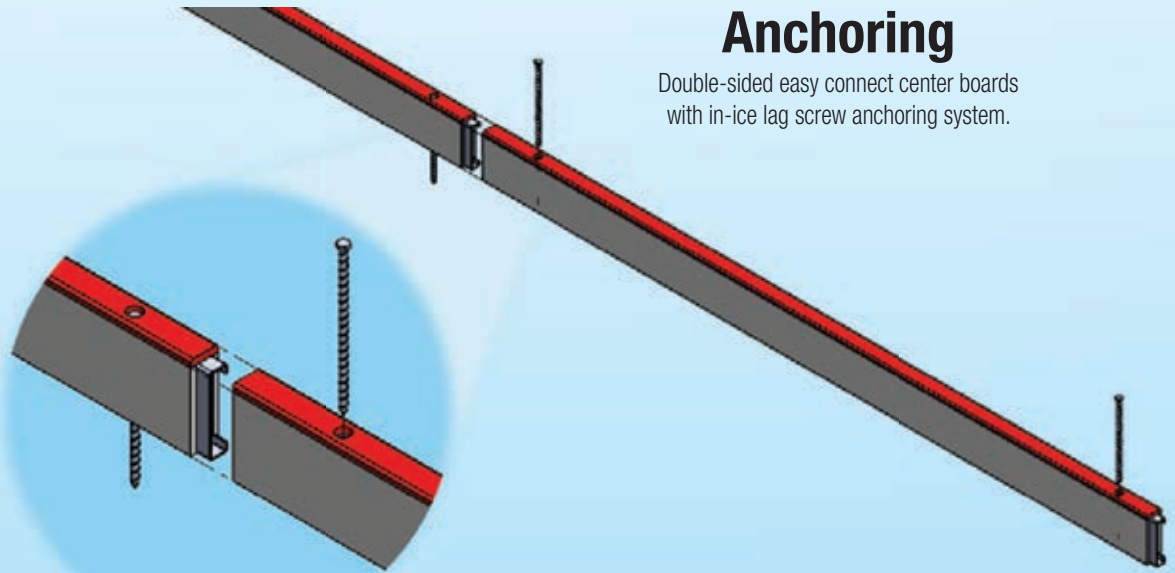

Easy • Configurable • Cost-effective

Versa Rink Pond™

Pond Hockey Friendly **Multiple** Rink Board System

Engineered for the **Outdoors**

ISO 9001-2008

www.kanrink.com

About VersaRink Pond™

The **VersaRink Pond™** is designed specifically for pond hockey tournaments with very quick installation and dismantle time. The single median boards mean you don't need as many components for a multi-rink configuration. The innovative attachment affixes directly in the ice so the boards stay in place even during the most energetic games.

The **VersaRink Pond™** advantages:

- Installs and dismantles quickly with only two people
- Quick and easy to re-locate and store
- 6" board height
- Eight foot length modular sections
- Compact storage with optional custom pallets
- High grade construction with high quality UV stabilized Puckboards
- Stainless steel components and 3/8" aluminum frame
- Attachments install directly on ice surface
- Professional high quality finish

Sizes

Boards: 48 in height in 8 ft length sections

Standard Surfaces

Small
50 ft x 100 ft

Large
65 ft x 150 ft

Custom Sizes
also available

Add-Ons & Accessories

Goals

Anchoring

Double-sided easy connect center boards with in-ice lag screw anchoring system.

All Kan-Rink systems can be custom built to your specific needs. Call us today to find out more on our Made-to-Measure program.