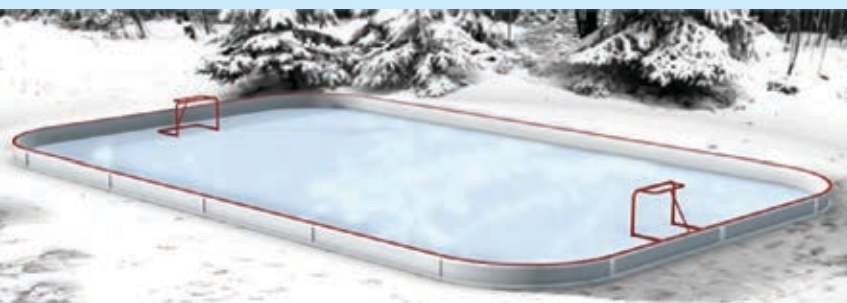

Easy • Configurable • Cost-effective

Versa Rink Pro™

Versatile and professional
Mobile Rink Board System

Engineered for the **Outdoors**

ISO 9001-2008

www.kanrink.com

About VersaRink Pro™

The **VersaRink Pro™** is a very flexible dasher board system which can be configured for a wide range of uses. Whether you are looking for typical hockey rink design or to create a circuit in your city park, the **VersaRink Pro™** modules come in a wide range of curves and heights to fit your space. The **VersaRink Pro™** boards are quick and easy to install and dismantle to relocate or to store away.

The **VersaRink Pro™** advantages:

- Installs and dismantles quickly with only two people
- Quick and easy to re-locate and/or store
- Various heights available: 8", 12", 16" and 24"
- Eight foot length modular sections in various curves
- High grade construction with high quality UV stabilized Puckboards
- Compact storage with optional custom pallets
- Stainless steel components and 3/8" aluminum frame
- Easily installs on wide variety of surfaces and stays put
- Professional high quality finish
- Can be used 12 months per year

Sizes

Boards: 12 in, 16 in and 24 in height
in 8 foot length sections

Custom Sizes also available

Add-Ons & Accessories

Utility Door

Goals

Contact us for a complete list of available accessories such as Synthetic Ice surfaces and many others.

Multi-Substrate Anchoring

Free Standing, Aggregates, Concrete and Asphalt

Multi Sport Use

Hockey & Ball Hockey

Skating

All Kan-Rink systems can be custom built to your specific needs. Call us today to find out more on our Made-to-Measure program.