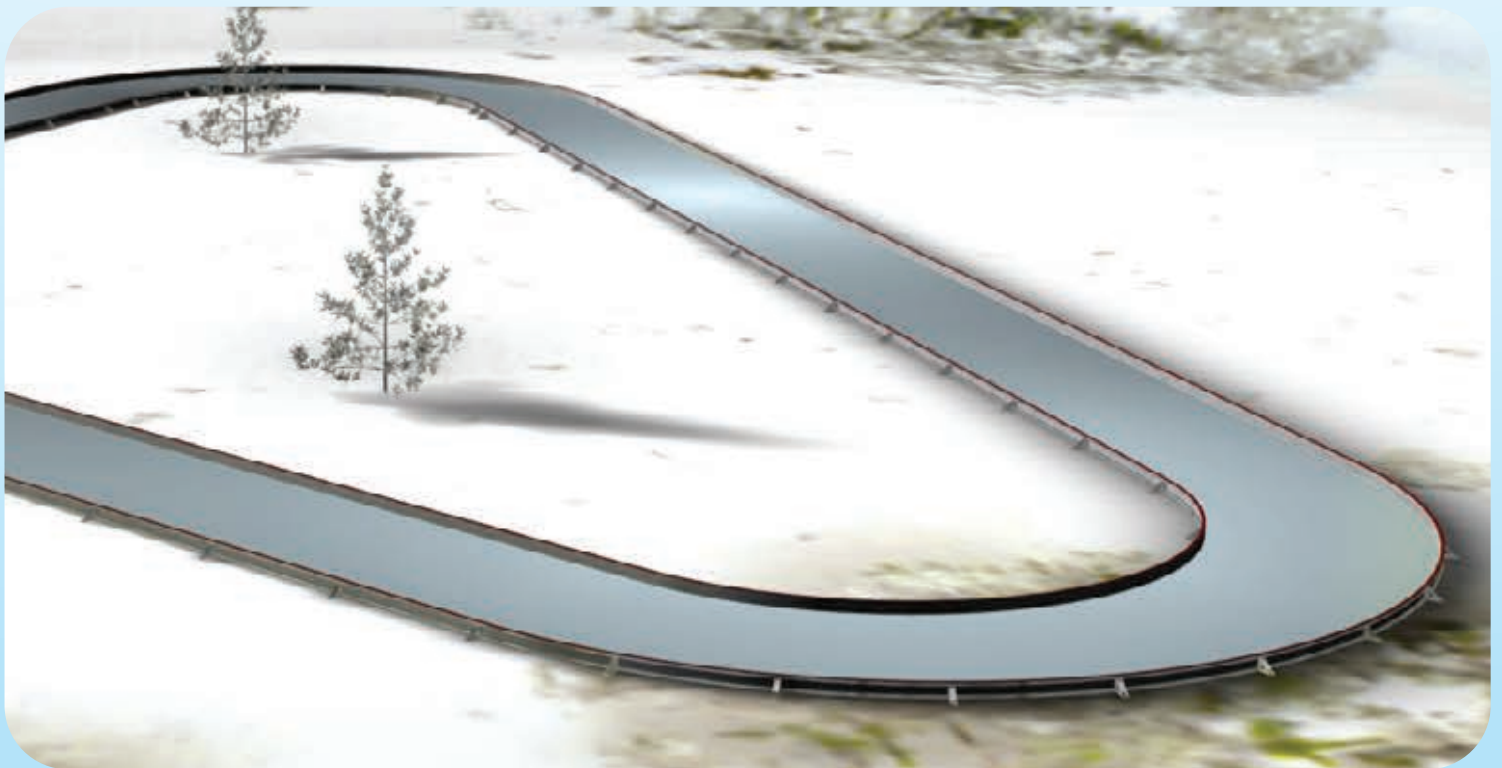

Easy • Configurable • Cost-effective

Versa Rink Pro™

Versatile and professional
Mobile Rink Board System

Engineered for the **Outdoors**

ISO 9001-2008

www.kanrink.com

About VersaRink Pro™

The **VersaRink Pro™** is a very flexible dasher board system which can be configured for a wide range of uses. Whether you are looking for typical hockey rink design or to create a circuit in your city park, the **VersaRink Pro™** modules come in a wide range of curves and heights to fit your space. The **VersaRink Pro™** boards are quick and easy to install and dismantle to relocate or to store away.

The **VersaRink Pro™** advantages:

- Installs and dismantles quickly with only two people
- Quick and easy to re-locate and/or store
- Various heights available: 8", 12", 16" and 24"
- Eight foot length modular sections in various curves
- High grade construction with high quality UV stabilized Puckboards
- Compact storage with optional custom pallets
- Stainless steel components and 3/8" aluminum frame
- Easily installs on wide variety of surfaces and stays put
- Professional high quality finish
- Can be used 12 months per year

Sizes

Boards: 12 in, 16 in and 24 in height
in 8 foot length sections

Custom Sizes also available

Add-Ons & Accessories

Utility Door

Goals

Contact us for a complete list of available accessories such as Synthetic Ice surfaces and many others.

Multi-Substrate Anchoring

Free Standing, Aggregates, Concrete and Asphalt

Multi Sport Use

Hockey & Ball Hockey

Skating

All Kan-Rink systems can be custom built to your specific needs. Call us today to find out more on our Made-to-Measure program.